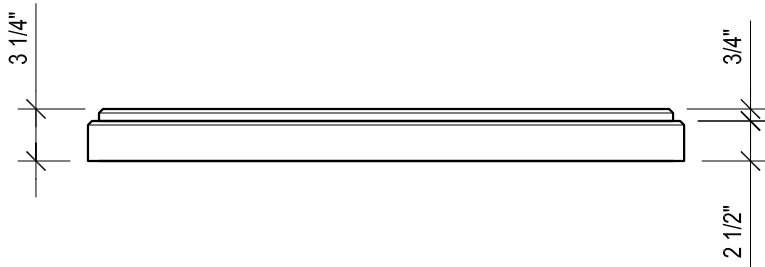

20th Ontario Technological Skills Competition (OTSC)

May 5, 2009

RIM Park &
Manulife Financial Sportsplex
Waterloo, Ontario

2009 Toy Box

Designed By: Bryon Kloet (Project Manager)
Drawn By: Matthew Ribau (Architectural Technologist)

LID TOP VIEW

LID FRONT VIEW

LID SIDE VIEW

BOX FRONT VIEW

BOX FRONT VIEW

BOX TOP VIEW

LID SECTION 'A'

LID SECTION 'B'